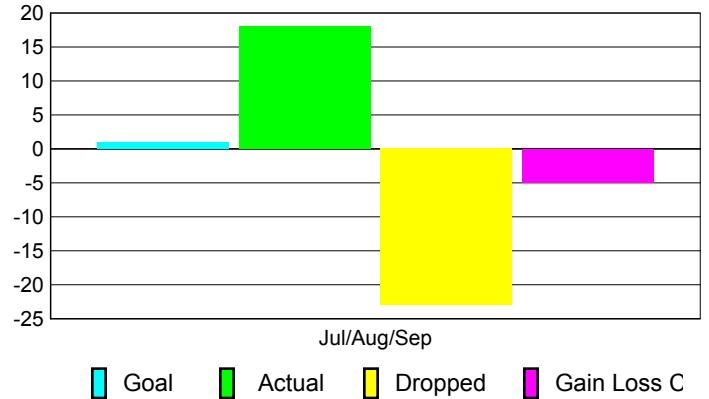

Membership Results 2010-2011

Goal, New, Dropped, Gain/Loss